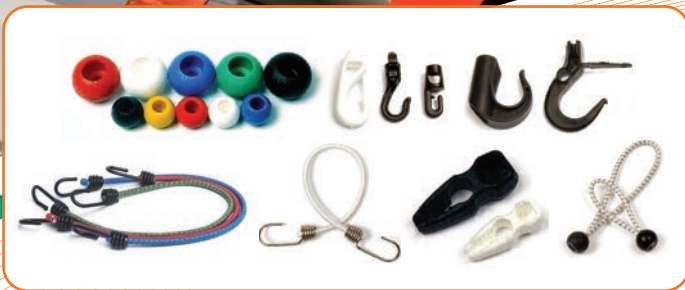

new height safety equipment

DSM are now the UK agent for Skylotec GmbH, we are now able to supply a full range of fall arrest harnesses, lanyards, rescue equipment and anything from the Skylotec range of products.

Contact us for a brochure or alternatively visit the website www.skylotec.co.uk

High Protection. Best Performance.

« DSM PRODUCT FOCUS

shockcord assemblies

DSM are one of the largest manufacturers of high quality shockcord assemblies, all assemblies are UK made in our purpose built midlands factory, we have the flexibility to make many different types of assemblies in small or large quantities.